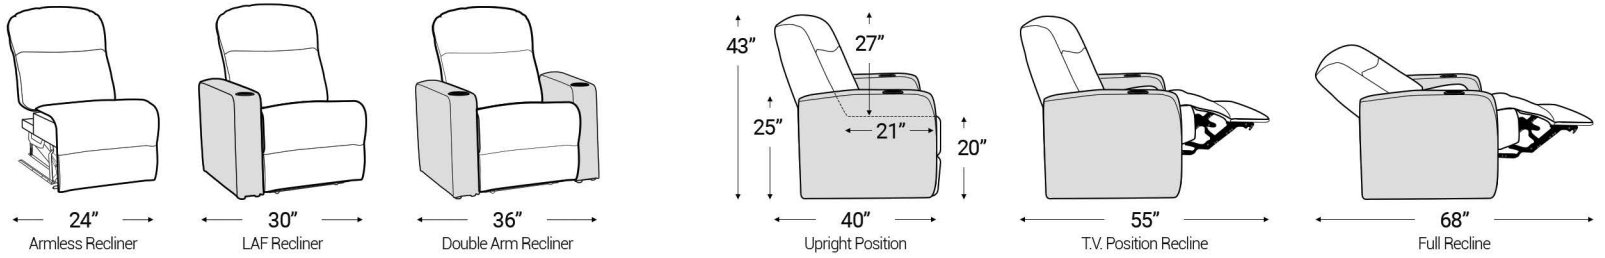

Armrest Width: 6"

Distance from wall needed for full recline: 5"

Popular Straight Row Configurations