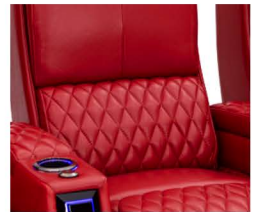

ComfortView
Powered Lumbar