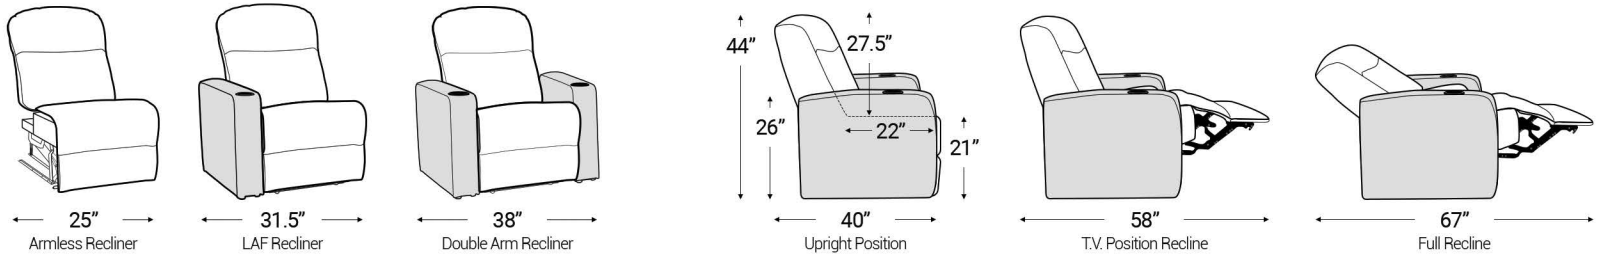

Armrest Width: 6.5"

Distance from wall needed for full recline: 6"

Popular Straight Row Configurations