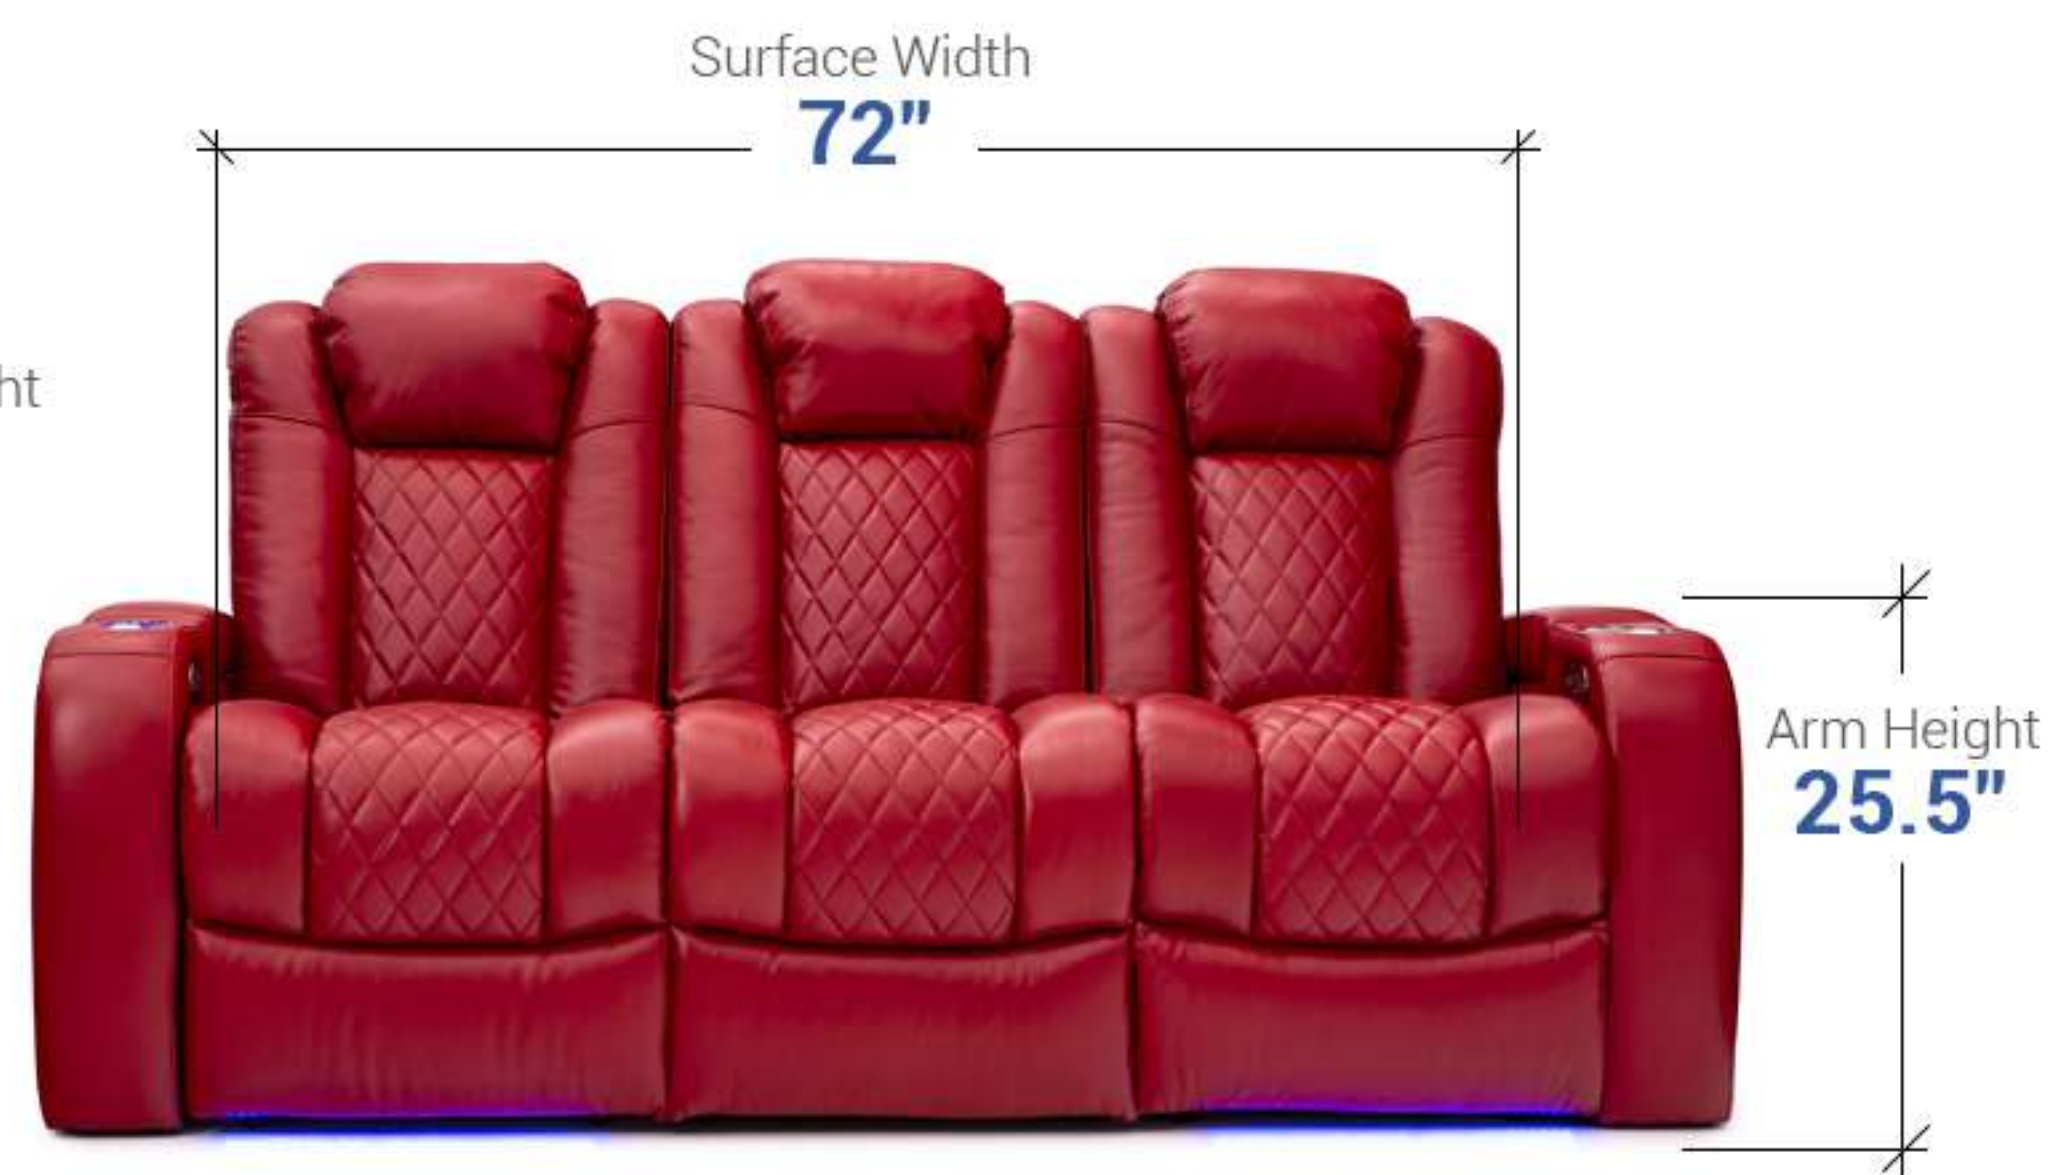

Distance needed from wall for full recline: **6.5"**

*Rotate Chair 90° to fit through the door before attaching backrest

Distance needed from wall for full recline: **6.5"**

*Rotate Chair 90° to fit through the door before attaching backrest