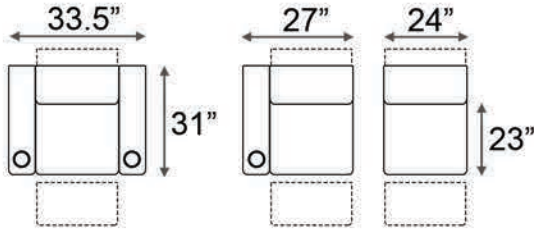

Armrest Width: 4" (w/ Cupholder 6")

Distance from wall needed for full recline: 3"

Double Arm Recliner RAF Recliner Armless Recliner

Upright Position 'T.V. Position' Recline Full Recline Position

Popular Configurations