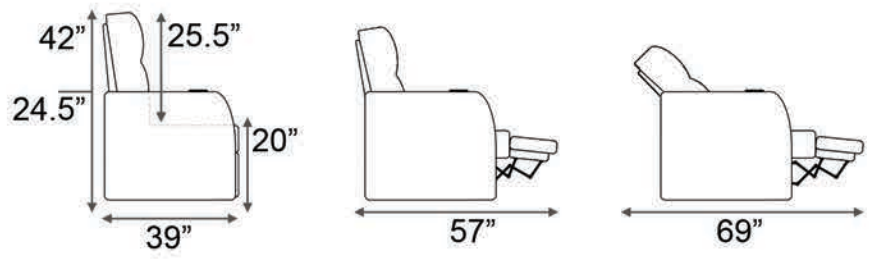

Armrest Width: 4" (w/ Cupholder 6")

Distance from wall needed for full recline: 3"

Double Arm Recliner RAF Recliner Armless Recliner

Upright Position 'T.V. Position' Recline Full Recline Position

Popular Configurations