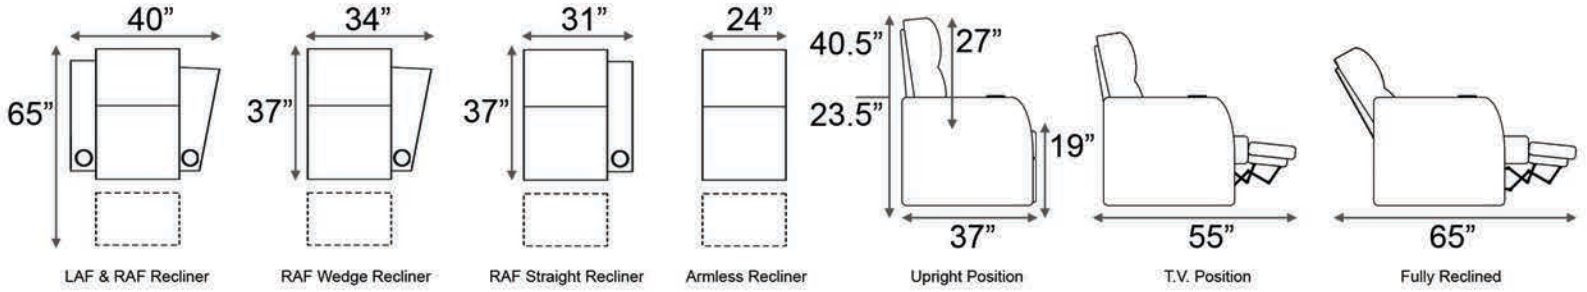

Distance from wall needed for full recline: 3"