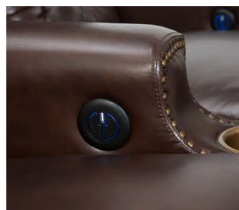

Seatcraft Imperial

The Seatcraft Imperial home theater seat will make you feel like royalty, as you recline in its carefully crafted elegance. The design of this seat is meant to mimic regal designs of old, with a unique rounded seat back that includes button-tufted cushioning, for a classic look.

Material & Colors

Top Grain Leather 7000

7101
Black

7252
Brown

Leather 7000 is, quite simply, the very finest leather you can pick for your home theater seat.

Product Features

USB Charging Port

Bronze Cupholders