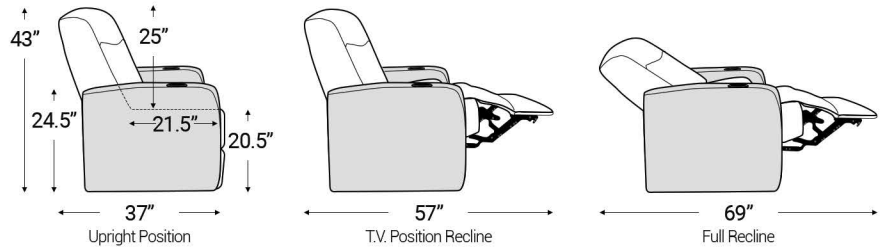

Armrest Width: 6"

Distance from wall needed for full recline: 4"

Popular Straight Row Configurations