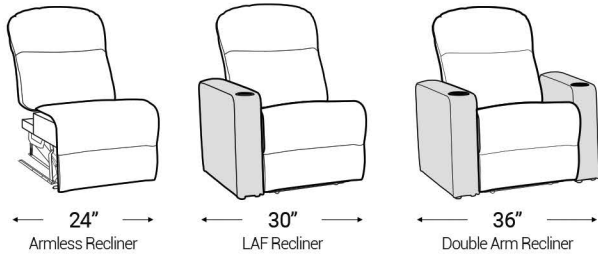

Armrest Width: 6"

Distance from wall needed for full recline: 4"

Popular Straight Row Configurations